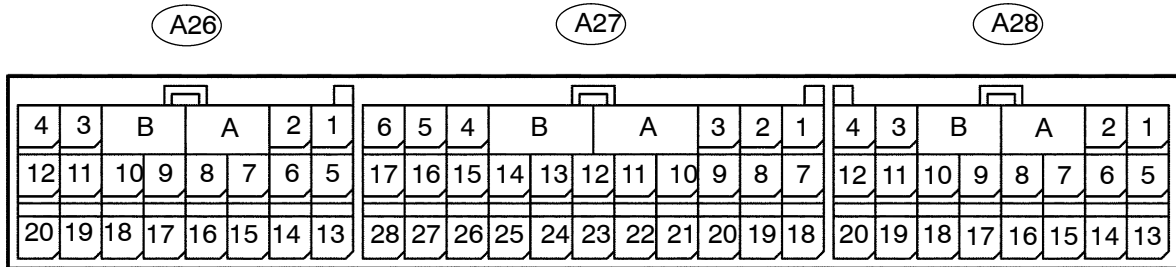

TERMINALS OF ECU

P

H16828

No.	Symbol	Terminal Name
A	-	Electrical Connector Check Mechanism
B	-	Electrical Connector Check Mechanism
A27 - 5	IG2	Power Source
A27 - 6	IG1	Power Source
A27 - 7	P2-	Squib (Passenger, 2nd step)
A27 - 8	P2+	Squib (Passenger, 2nd step)
A27 - 9	+SR	Front Airbag Sensor (RH)
A27 - 10	P+	Squib (Passenger)
A27 - 11	P-	Squib (Passenger)
A27 - 12	SIL	Diagnosis
A27 - 13	D-	Squib (Driver)
A27 - 14	D+	Squib (Driver)
A27 - 15	+SL	Front Airbag Sensor (LH)
A27 - 16	D2+	Squib (Driver, 2nd step)
A27 - 17	D2-	Squib (Driver, 2nd step)
A27 - 20	-SR	Front Airbag Sensor (RH)
A27 - 22	MPX2	Instrument Panel Integration ECU
A27 - 24	MPX1	Engine ECU
A27 - 26	-SL	Front Airbag Sensor (LH)
A27 - 27	E1	Ground
A27 - 28	E2	Ground
A26 - 1 (*2)	LSP- (*2)	Seat Position Sensor Assembly
A26 - 2 (*2)	LSP+ (*2)	Seat Position Sensor Assembly
A26 - 3 (*1)	FSL- (*1)	Occupant Detection Sensor
A26 - 4 (*1)	FSL+ (*1)	Occupant Detection Sensor