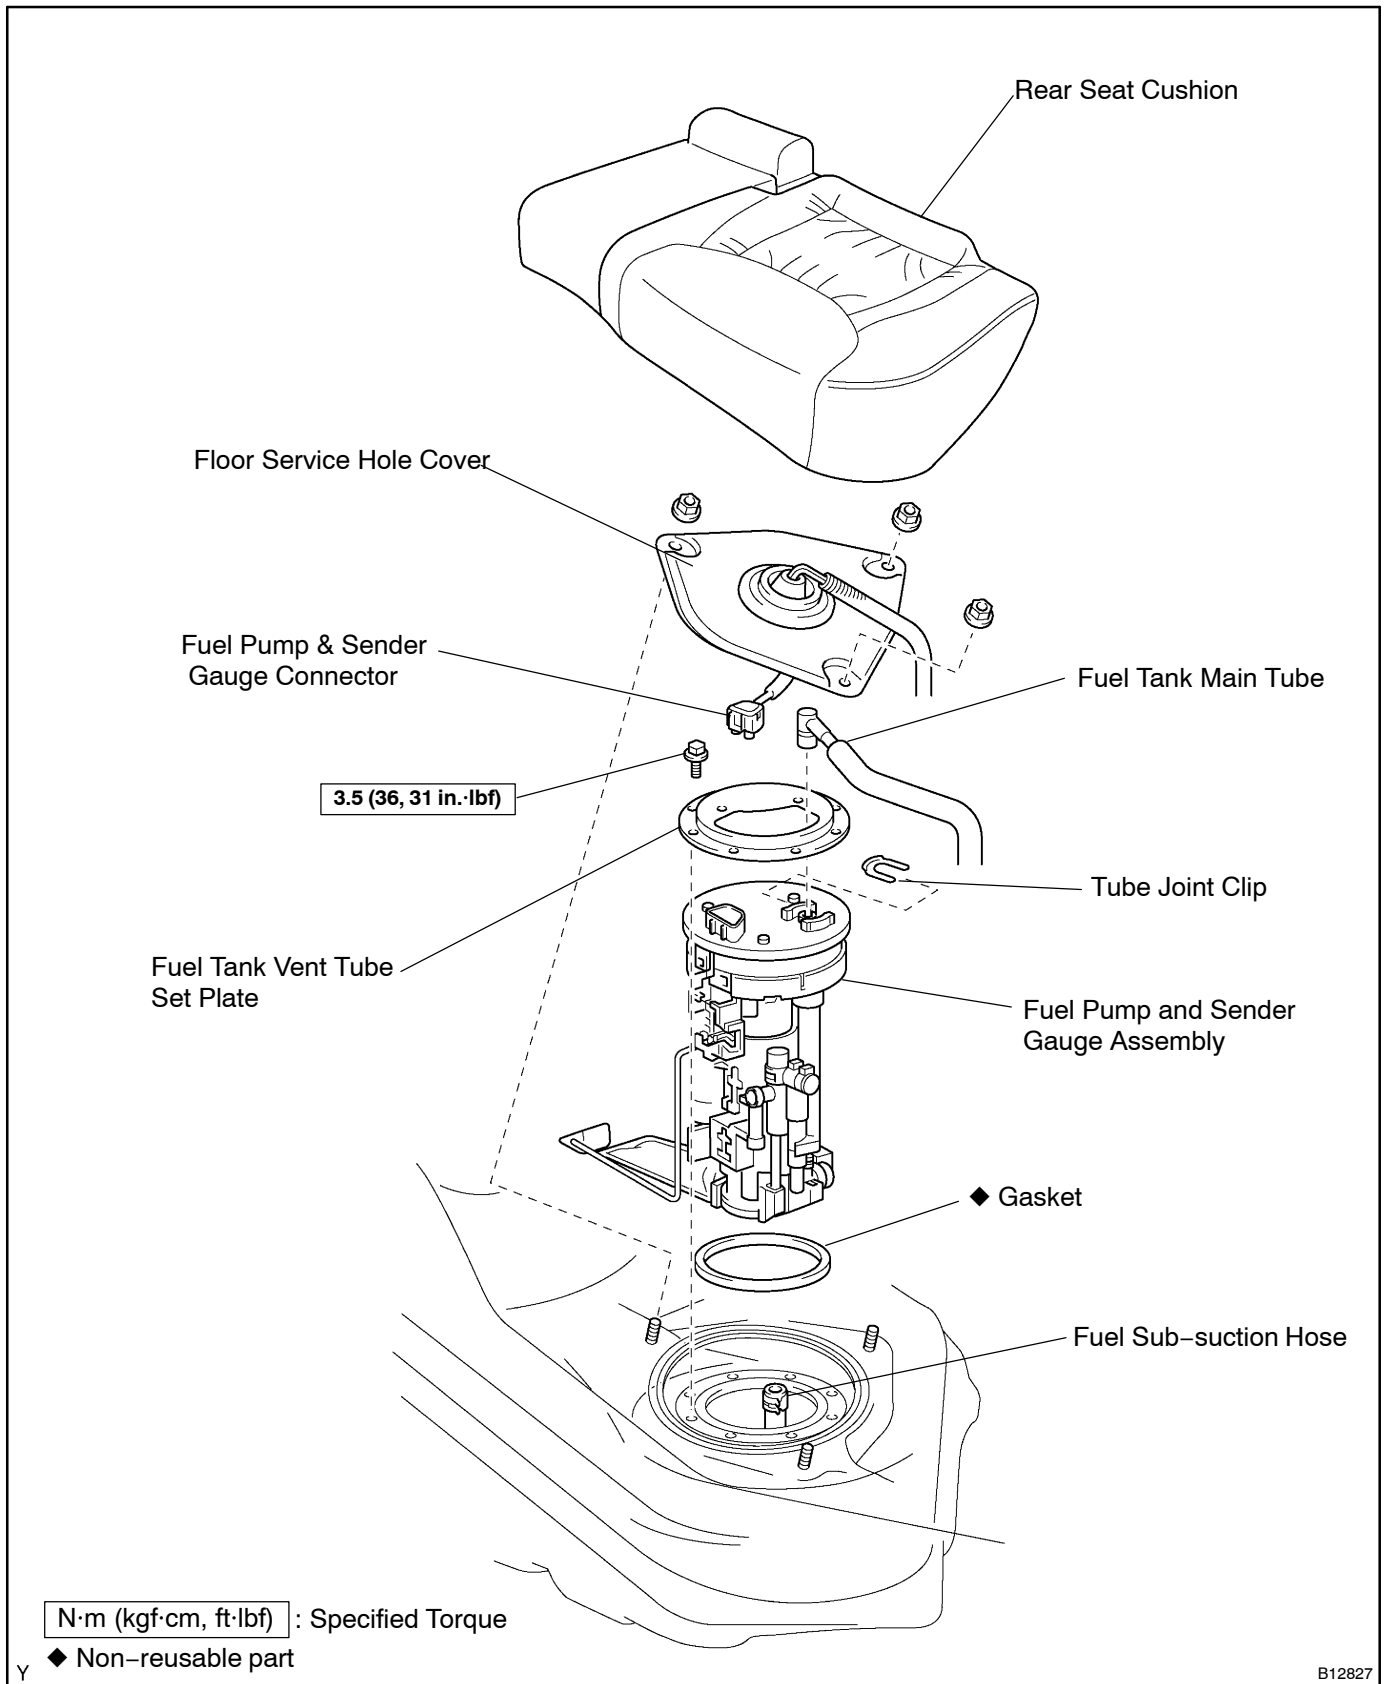

FUEL PRESSURE REGULATOR COMPONENTS

FIGXW-01

B12827

T

◆ Non-reusable part