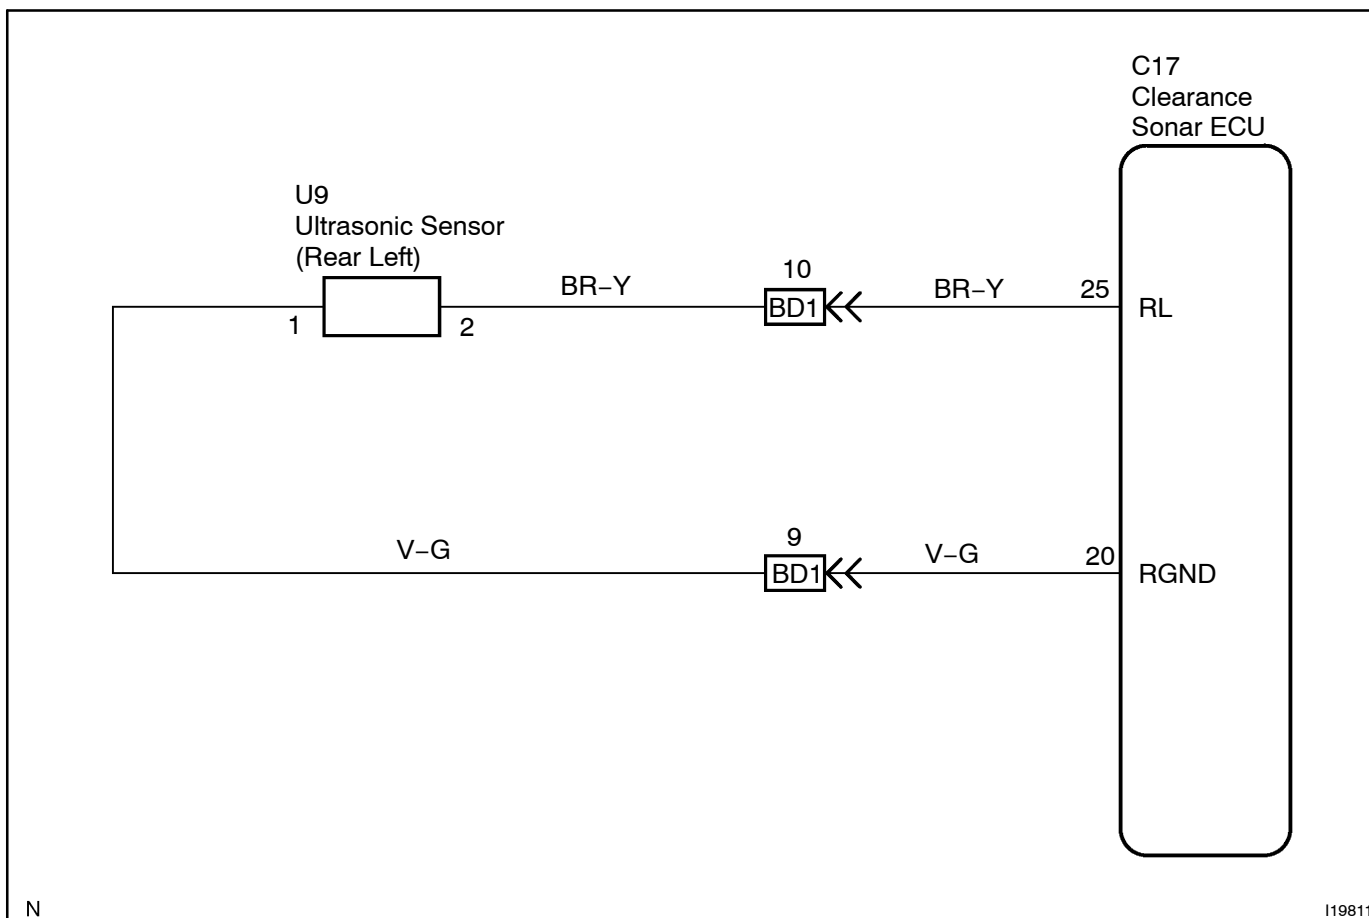

DTC	B2237	Rear Left Sensor Malfunction
------------	--------------	-------------------------------------

CIRCUIT DESCRIPTION

This DTC is output when failure of the ultrasonic sensor (rear left) LH is detected.

DTC No.	DTC Detecting Condition	Trouble Area
B2237	• Malfunction of ultrasonic sensor (rear left)	• Ultrasonic sensor (rear left) • Wire Harness

WIRING DIAGRAM

INSPECTION PROCEDURE

1 Check clearance sonar sensor (See page BE-183).

NG

Replace clearance sonar sensor.

OK

2 Check wire harness and connector between clearance sonar sensor and clearance sonar ECU (See page IN-35).

NG

Repair or replace wire harness or connector.

OK

Replace clearance sonar ECU (See page IN-35).