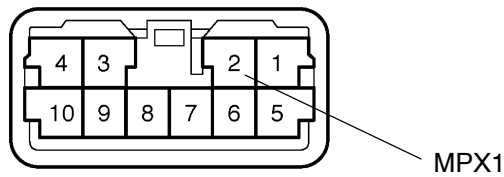

# TERMINALS OF ECU

● Combination Meter

C12

N

I18948

● Moon Roof Control ECU

M4

I04611