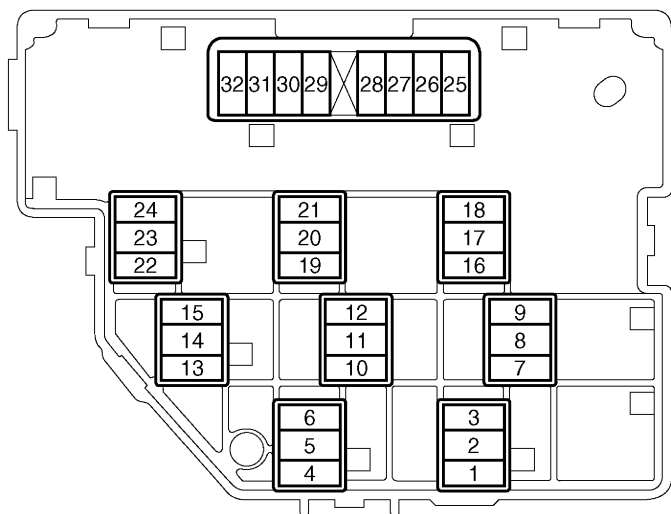

● Front Light ECU