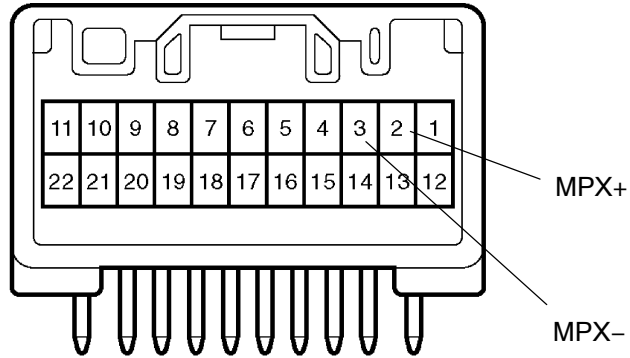

# TERMINALS OF ECU

● Combination Meter

C12

N

I18948

● Moon Roof Control ECU

M4

I04611

● Driver side J/B ECU

D2

D4

T

I20436

● Passenger Side J/B ECU

I20436

● Luggage Room J/B ECU