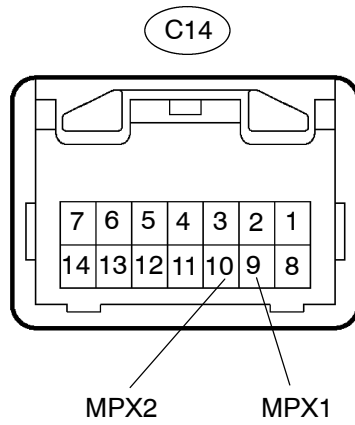

I20398

● Rear LH Seat ECU

T

I20398

● Combination Switch

N

I13684

● Steering Pad Switch