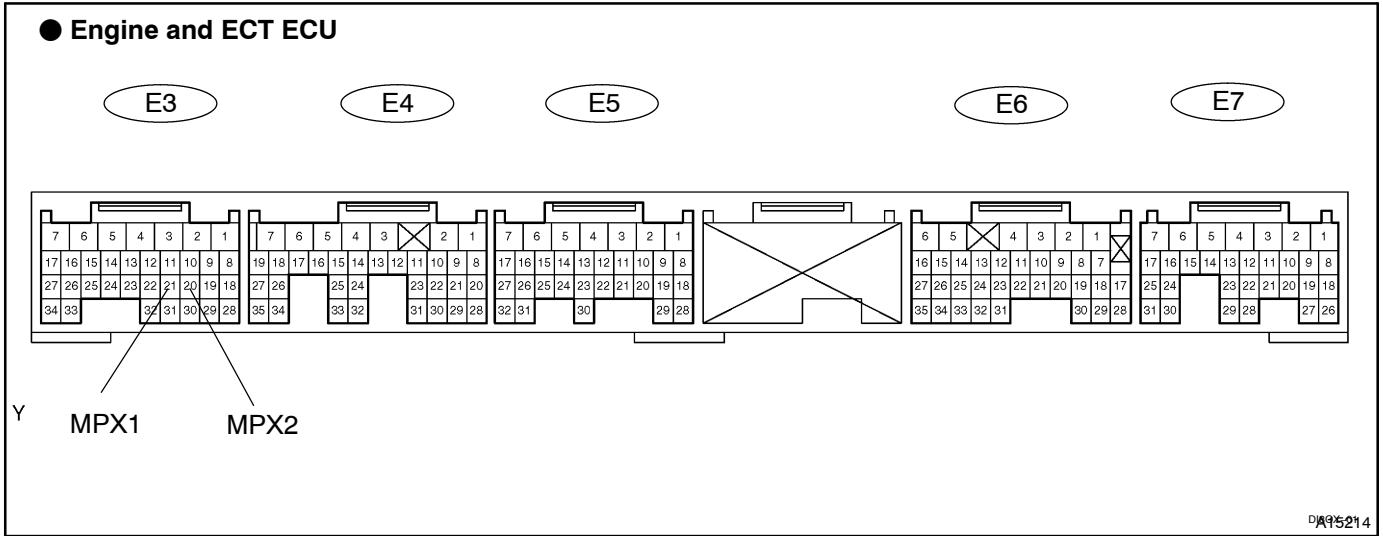

# TERMINALS OF ECU

● Combination Meter

C12

N

I18948

● Moon Roof Control ECU

M4

I04611