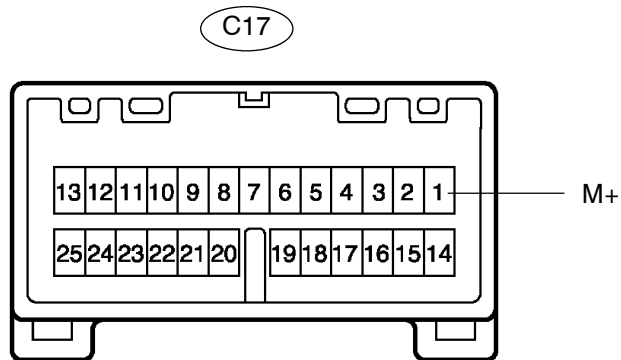

● Clearance Soner ECU