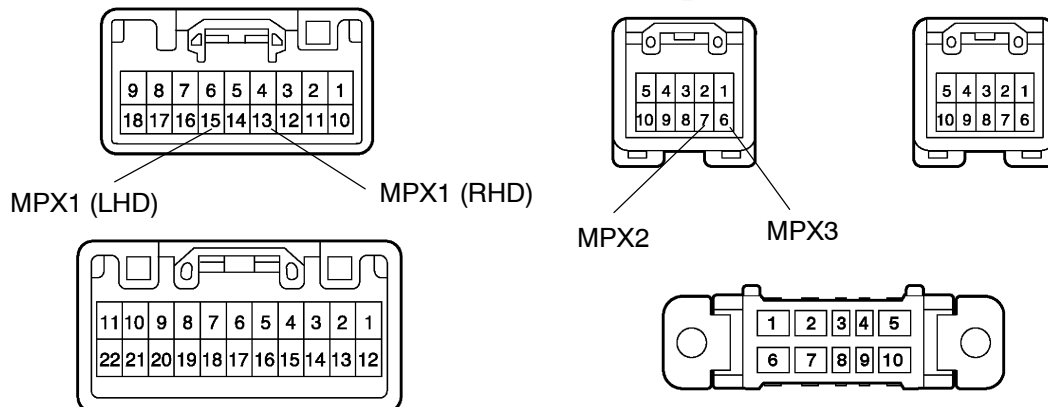

● Driver side J/B ECU

D2

D4