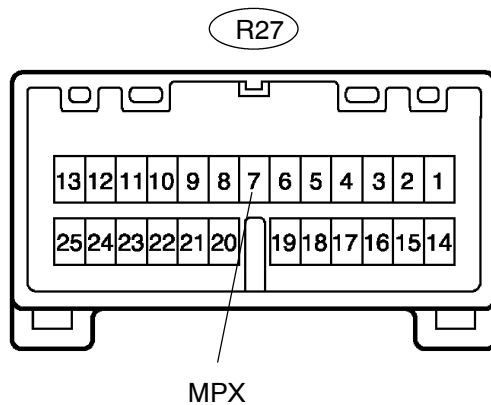

I20398

● Rear LH Seat ECU

T

I20398

● Combination Switch

N

I13684

● Steering Pad Switch