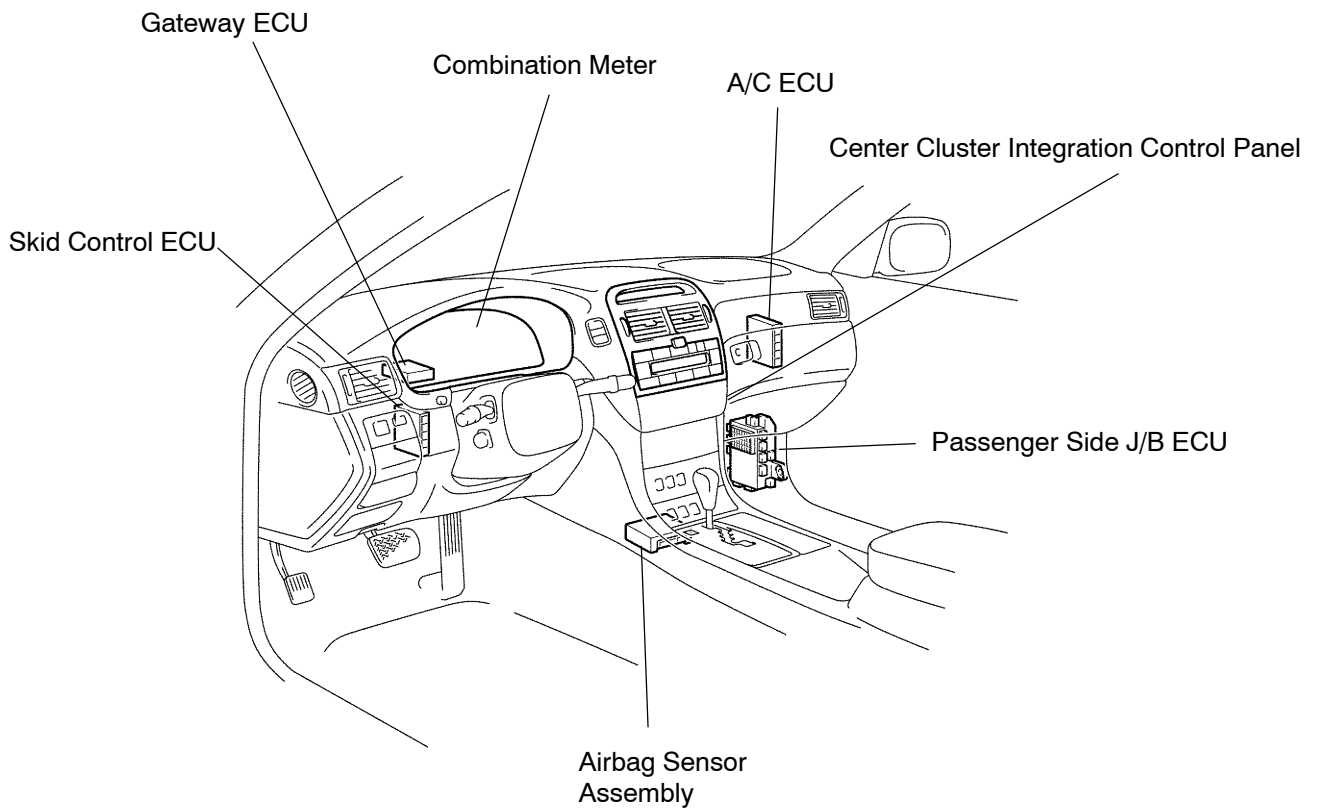

## ● Door Control System Communication Bus

P

I20805

● Instrument Panel System Communication Bus

Engine and ECT ECU

● Light Control System Communication Bus-1

Engine Room No.2 J/B  
● Front Light ECU

Combination Switch

Gateway ECU

Driver Side J/B ECU

Power Tilt and Power  
Telescopic ECU

P

I20803

● Light Control System Communication Bus-2

- AVC-LAN Communication Bus (Radio and Player)
- DLC3

I20801