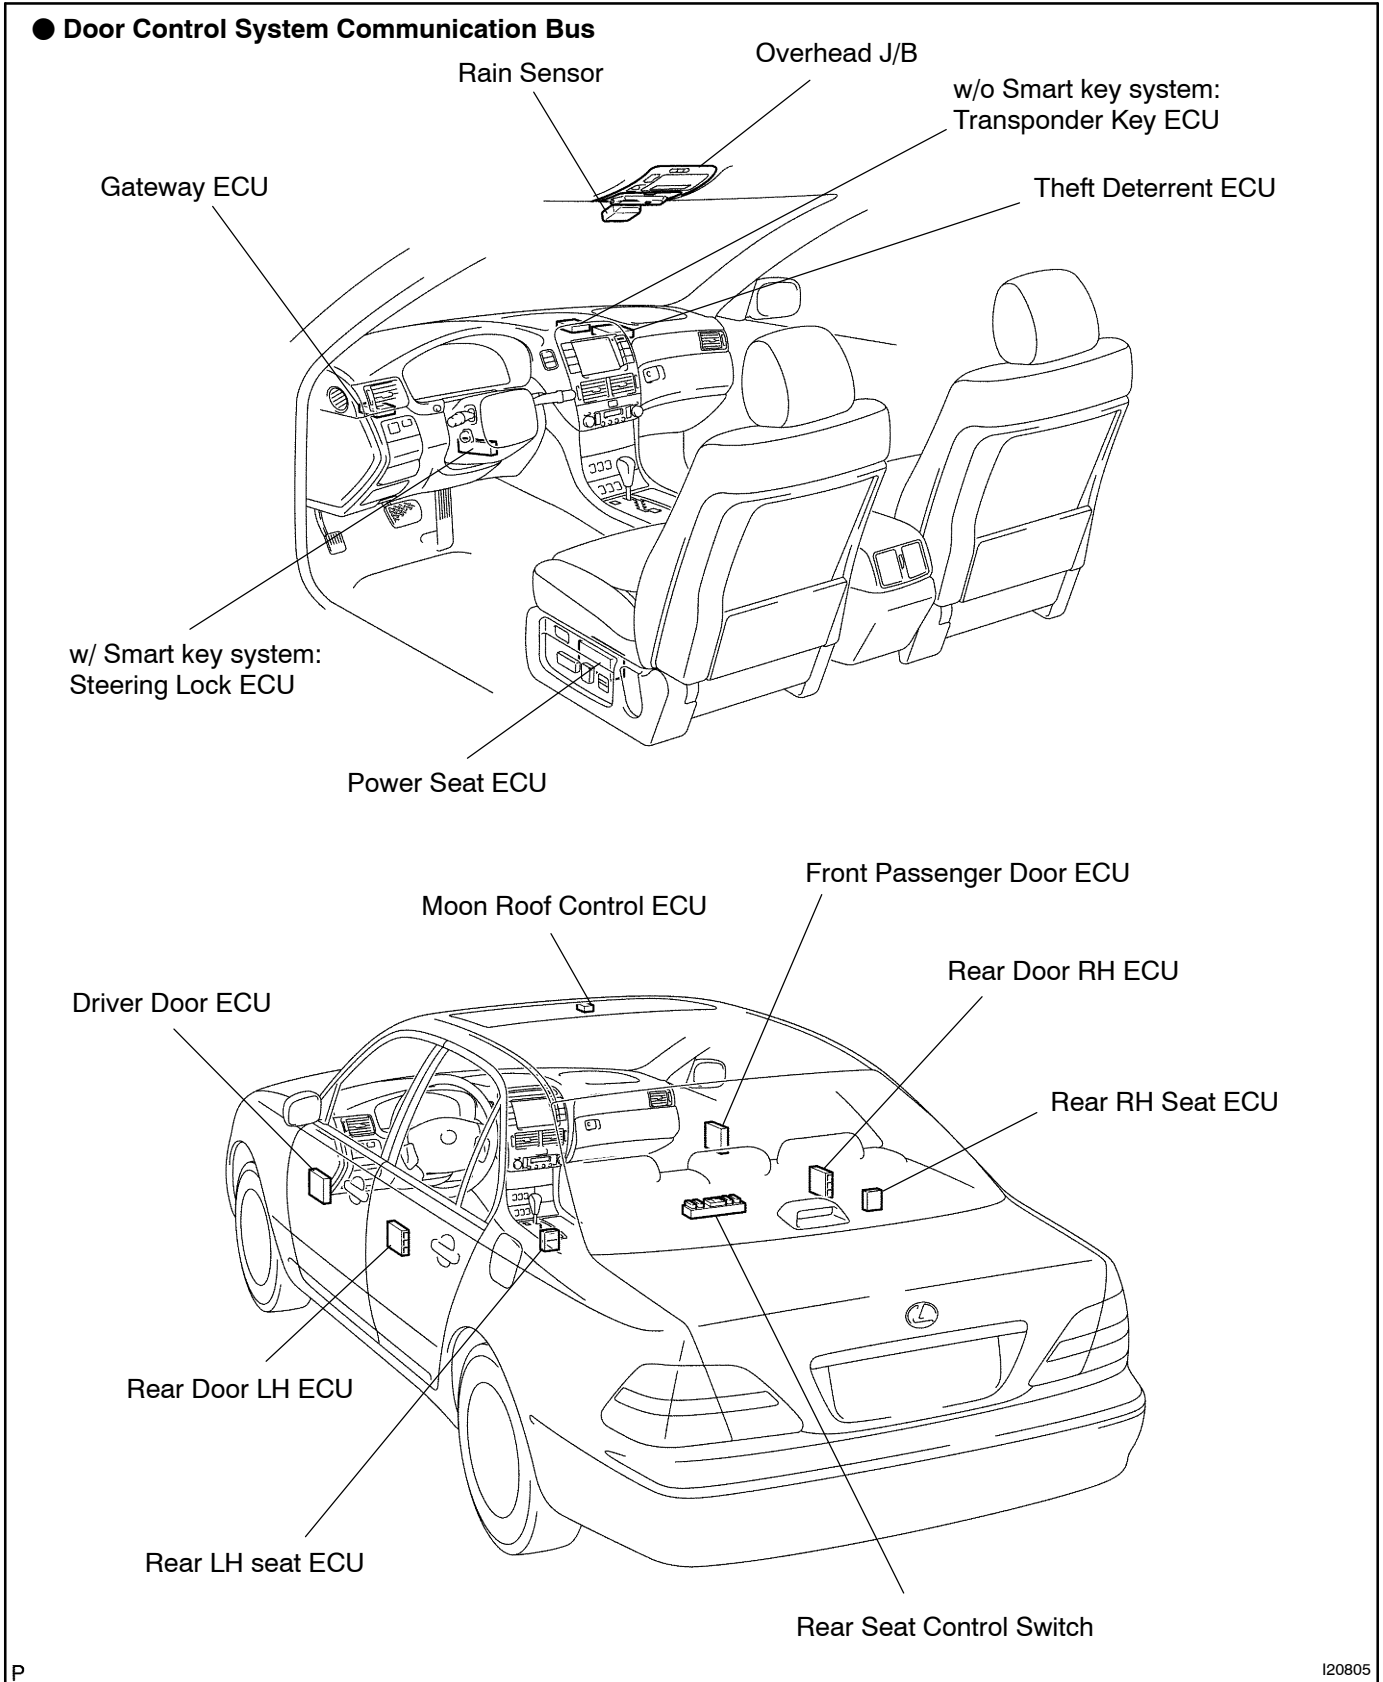

# PARTS LOCATION

## ● Door Control System Communication Bus

P

I20805

● Instrument Panel System Communication Bus

Engine and ECT ECU

● Light Control System Communication Bus-1

Engine Room No.2 J/B  
● Front Light ECU

Combination Switch

Gateway ECU

Driver Side J/B ECU

Power Tilt and Power  
Telescopic ECU

P

I20803

● Light Control System Communication Bus-2

- AVC-LAN Communication Bus (Radio and Player)
- DLC3

I20801