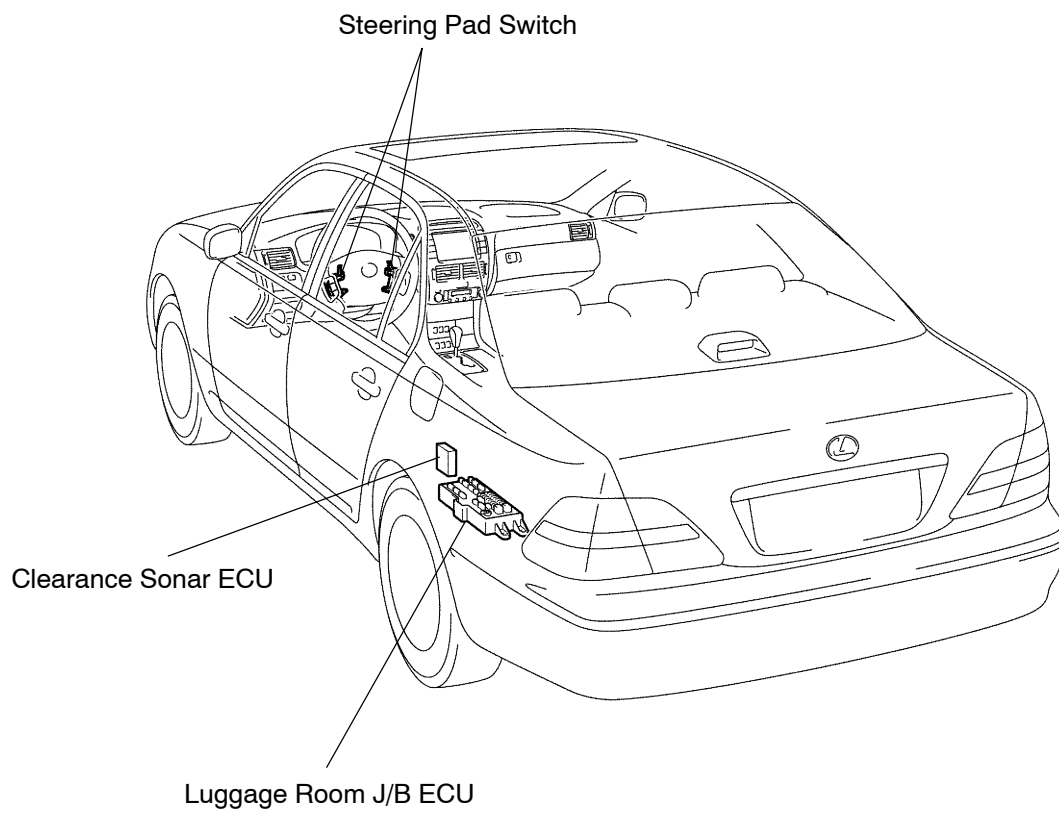

Gateway ECU

Driver Side J/B ECU

Power Tilt and Power  
Telescopic ECU

P

I20803

● Light Control System Communication Bus-2

- AVC-LAN Communication Bus (Radio and Player)
- DLC3

I20801