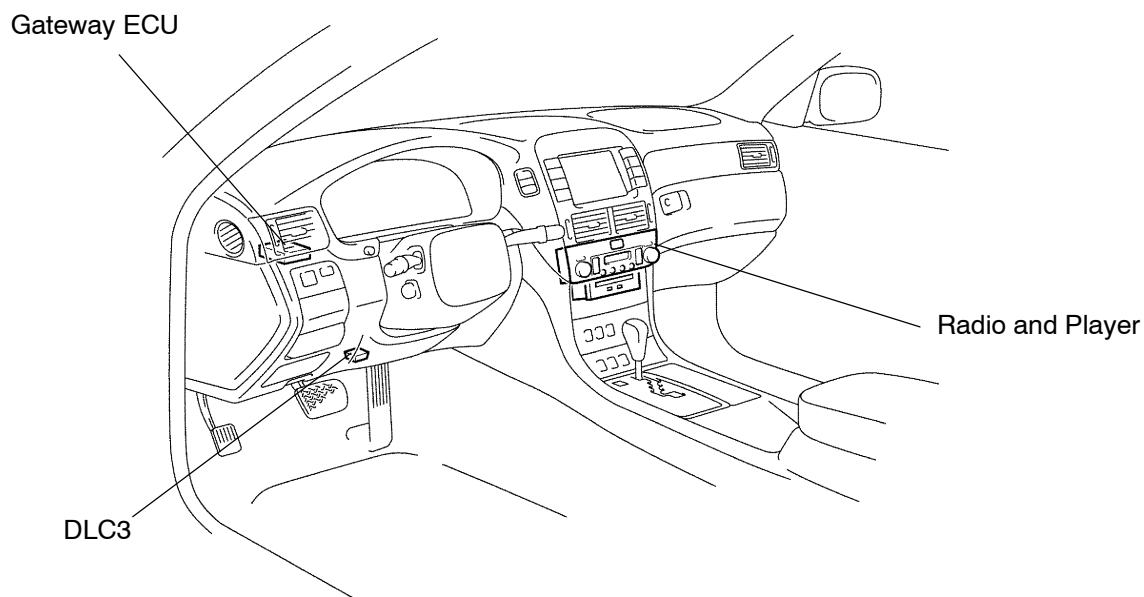

Gateway ECU

Driver Side J/B ECU

Power Tilt and Power  
Telescopic ECU

P

I20803

● Light Control System Communication Bus-2

- AVC-LAN Communication Bus (Radio and Player)
- DLC3

I20801