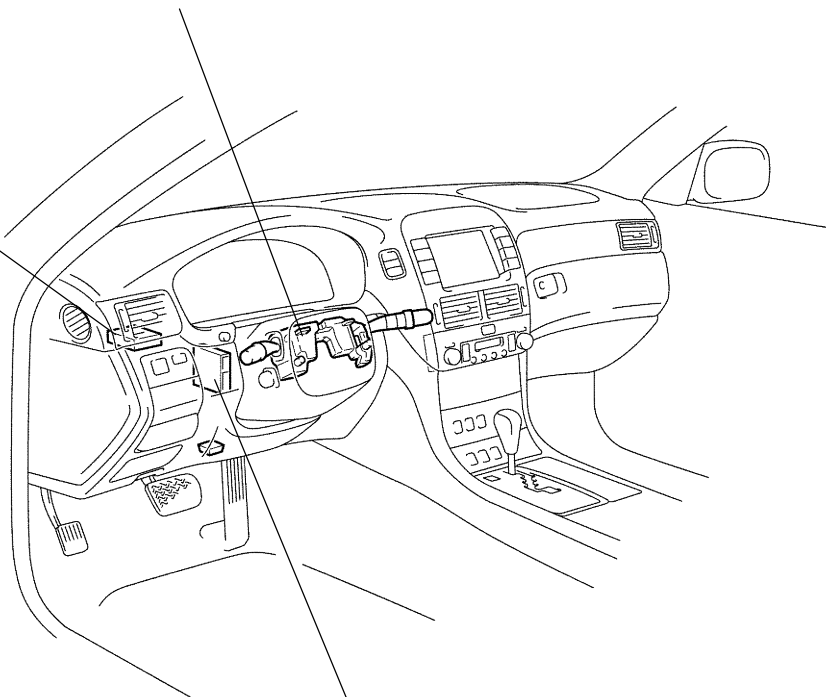

# PARTS LOCATION

## ● Door Control System Communication Bus

P

I20805

● Instrument Panel System Communication Bus

Engine and ECT ECU

● Light Control System Communication Bus-1

Engine Room No.2 J/B  
● Front Light ECU

Combination Switch

Gateway ECU

Driver Side J/B ECU

Power Tilt and Power  
Telescopic ECU

P

I20803

● Light Control System Communication Bus-2

- AVC-LAN Communication Bus (Radio and Player)
- DLC3

I20801