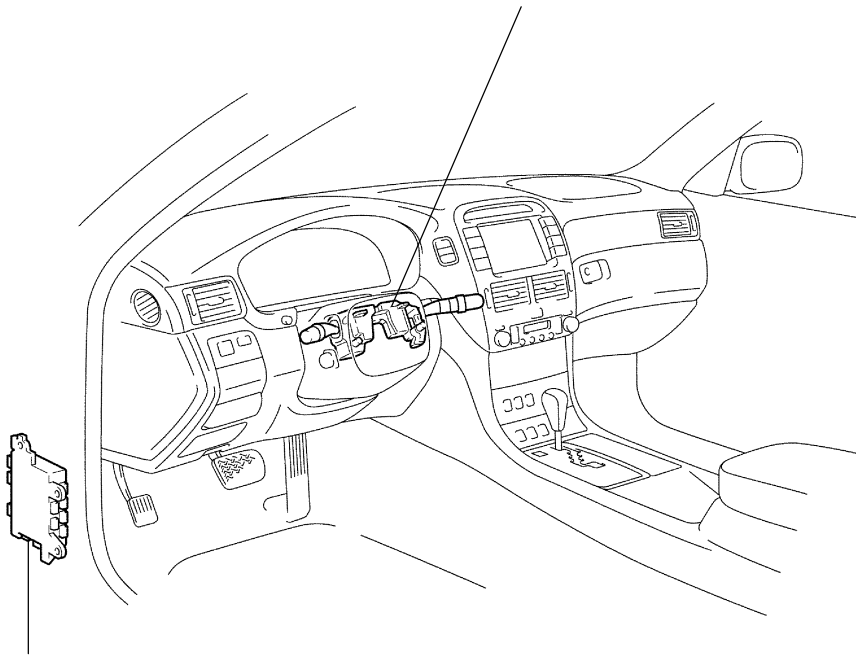

PARTS LOCATION

Combination Switch Assembly

- Combination Switch ECU
- Light Control Switch
- Headlight Dimmer Switch
- Wiper and Washer Switch
- Tilt and Telescopic Manual Switch

Driver Side J/B

- MPX-B3 Fuse
- MPX-IG Fuse