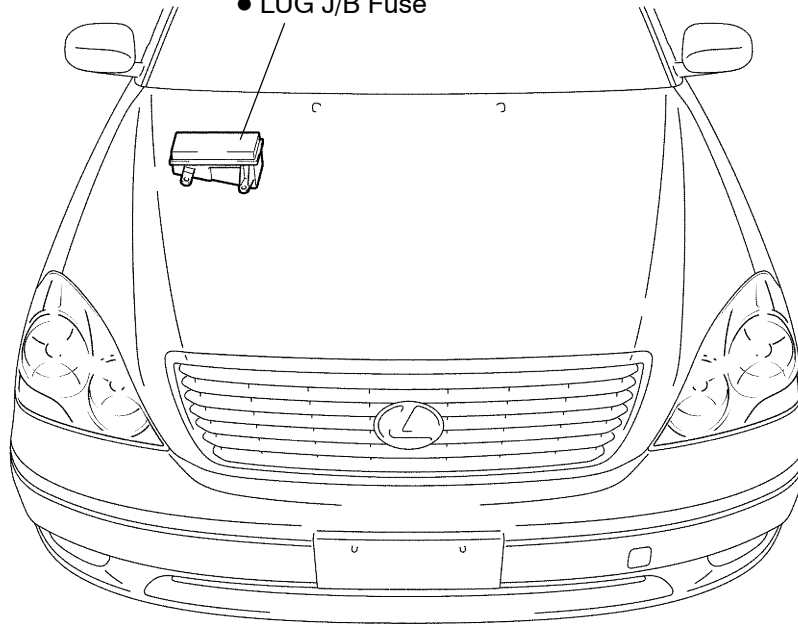

PARTS LOCATION

- FL Block
- D/C CUT Fuse
- ALT Fuse
- LUG J/B Fuse

Rear Power Seat Memory Switch