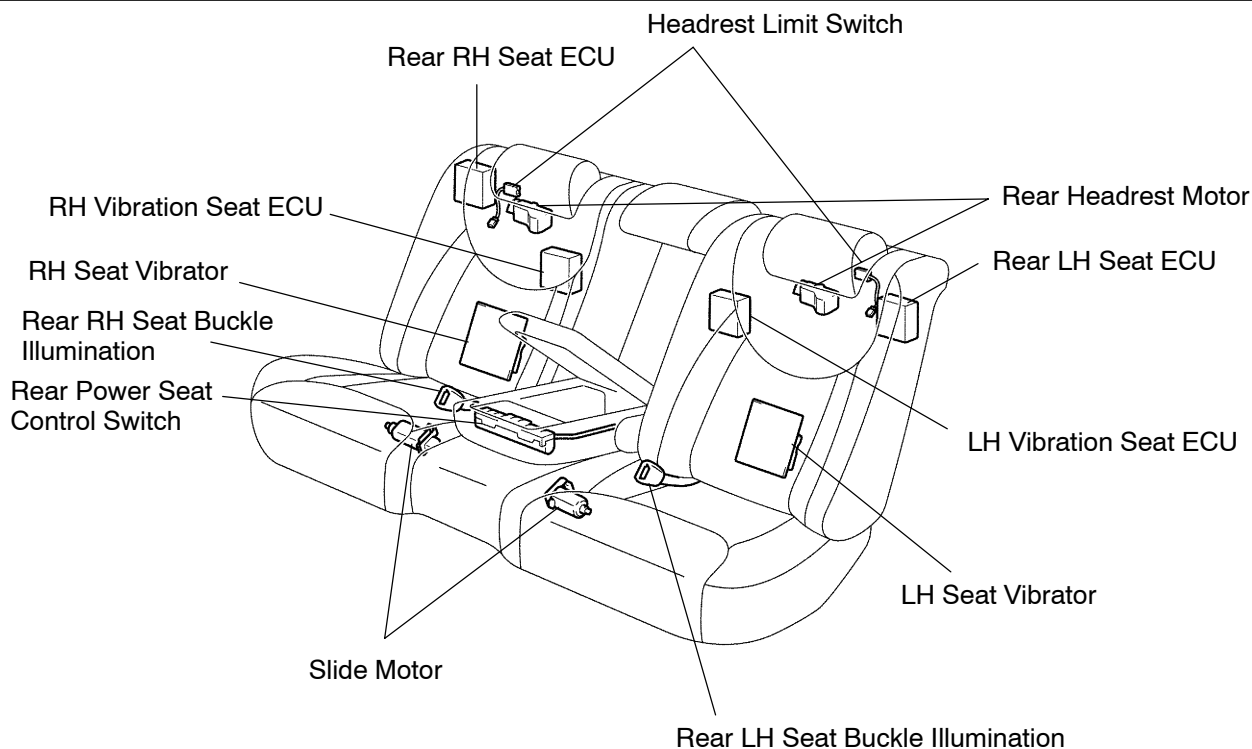

PARTS LOCATION

- FL Block
- D/C CUT Fuse
- ALT Fuse
- LUG J/B Fuse

Rear Power Seat Memory Switch