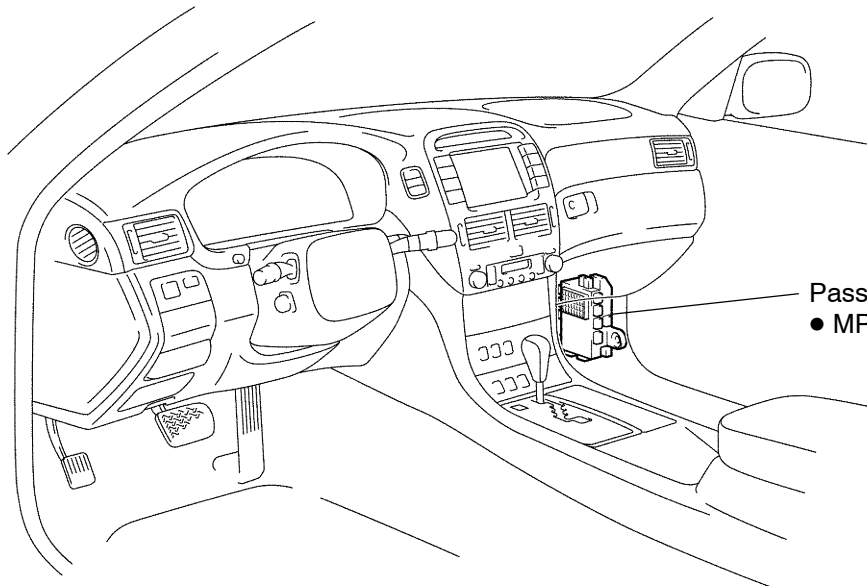

PARTS LOCATION

- FL Block
- D/C CUT Fuse
- ALT Fuse
- LUG J/B Fuse

Rear Power Seat Memory Switch