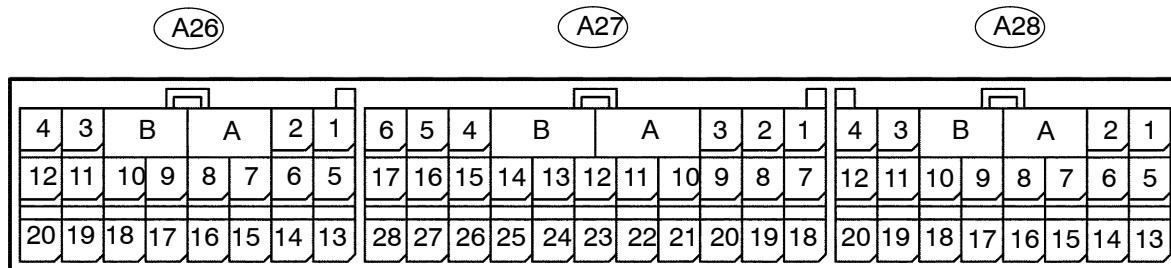

TERMINALS OF ECU

P

H16828

No.	Symbol	Terminal Name
A	-	Electrical Connector Check Mechanism
B	-	Electrical Connector Check Mechanism
A27 - 5	IG2	Power Source
A27 - 6	IG1	Power Source
A26 - 7	P2-	Squib (Passenger, 2nd step)
A26 - 8	P2+	Squib (Passenger, 2nd step)
A27 - 9	+SR	Front Airbag Sensor (RH)
A27 - 10	P+	Squib (Passenger)
A27 - 11	P-	Squib (Passenger)
A27 - 12	SIL	Diagnosis
A27 - 13	D-	Squib (Driver)
A27 - 14	D+	Squib (Driver)
A27 - 15	+SL	Front Airbag Sensor (LH)
A27 - 20	-SR	Front Airbag Sensor (RH)
A27 - 22	MPX2	Instrument Panel Integration ECU
A27 - 24	MPX1	Engine ECU
A27 - 26	-SL	Front Airbag Sensor (LH)
A27 - 27	E1	Ground
A27 - 28	E2	Ground
A26 - 3 (*1)	FSL- (*1)	Occupant Detection Sensor
A26 - 4 (*1)	FSL+ (*1)	Occupant Detection Sensor
A26 - 5	PLR+	Squib (Rear Seat Belt Pretensioner, LH)
A26 - 6	PLR-	Squib (Rear Seat Belt Pretensioner, LH)
A26 - 7	PL-	Squib (Seat Belt Pretensioner, LH)
A26 - 8	PL+	Squib (Seat Belt Pretensioner, LH)