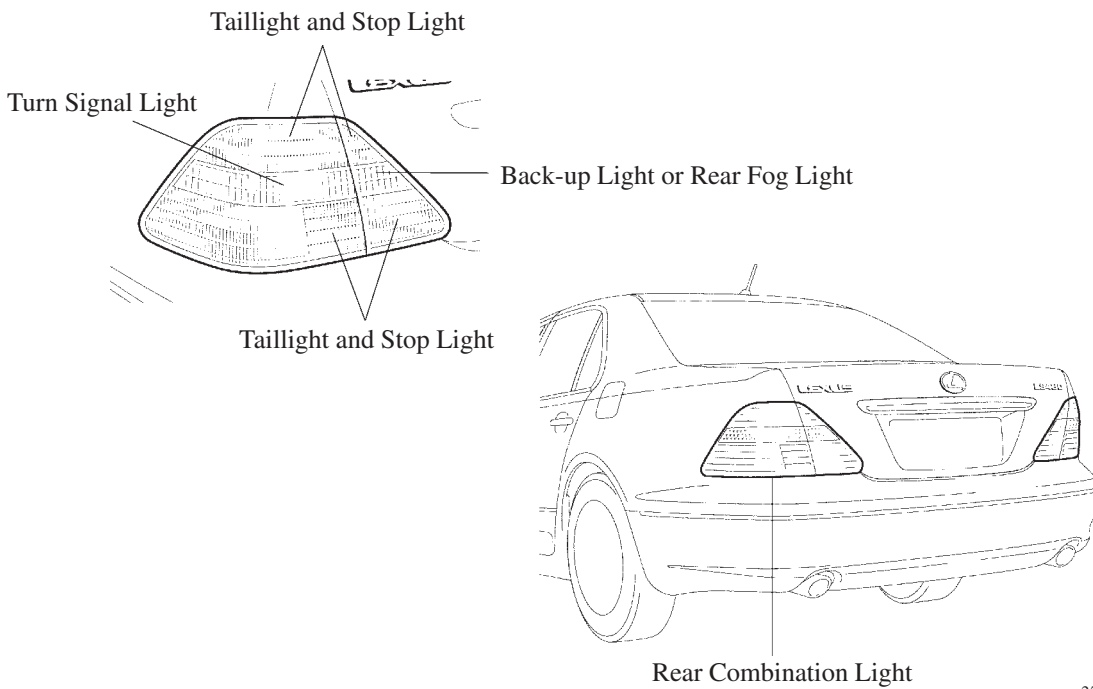

■ LIGHTING SYSTEM

1. Front Exterior Light

259LS104

2. Rear Exterior Light

259LS138