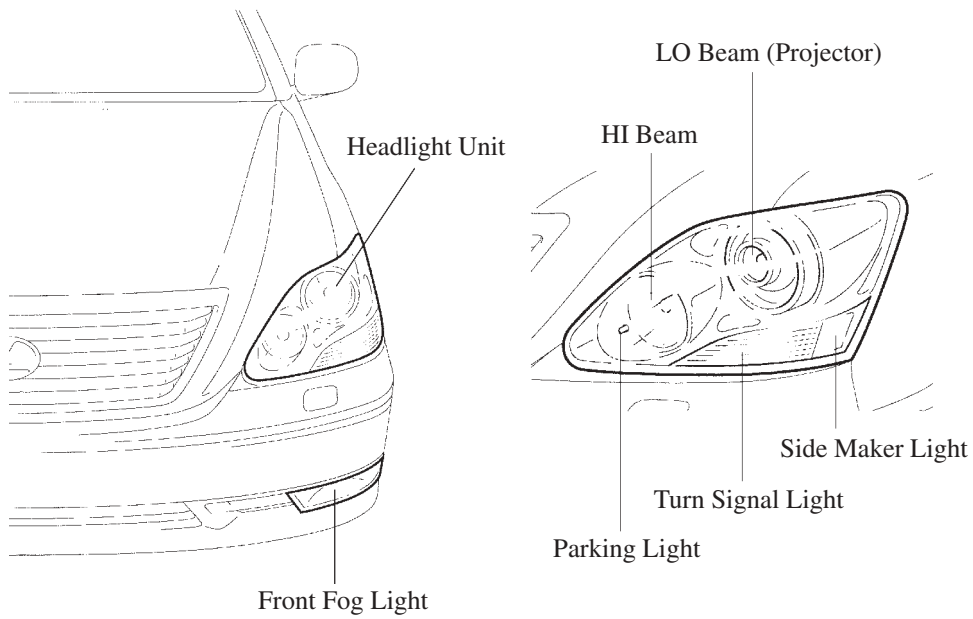

■ LIGHTING SYSTEM

1. Front Exterior Light

259LS104

2. Rear Exterior Light

259LS138