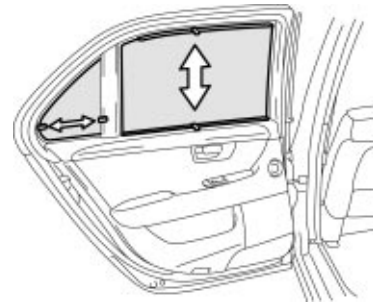

Rear Door Window Manual Sunshade (Option)

A manual sunshade that reduces the amount of direct sunlight entering through the rear window is available as an option in order to ensure comfort for rear passengers.
(Set option with rear power seat.)

189MO33

MO

4-link Hinges on Luggage Compartment Door

Luggage compartment door hinges with a 4-link construction are used. This reduces the amount of penetration of the hinges into the trunk space and helps to prevent damage to luggage placed in the trunk. These hinges also prevent the luggage compartment door from flying open and closed, and from banging when fully opened.