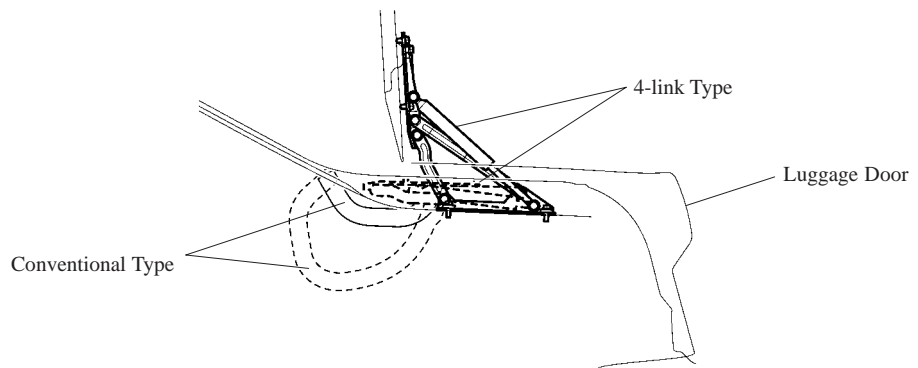

Rear Door Window Manual Sunshade (Option)

A manual sunshade that reduces the amount of direct sunlight entering through the rear window is available as an option in order to ensure comfort for rear passengers.
(Set option with rear power seat.)

189MO33

MO

4-link Hinges on Luggage Compartment Door

Luggage compartment door hinges with a 4-link construction are used. This reduces the amount of penetration of the hinges into the trunk space and helps to prevent damage to luggage placed in the trunk. These hinges also prevent the luggage compartment door from flying open and closed, and from banging when fully opened.