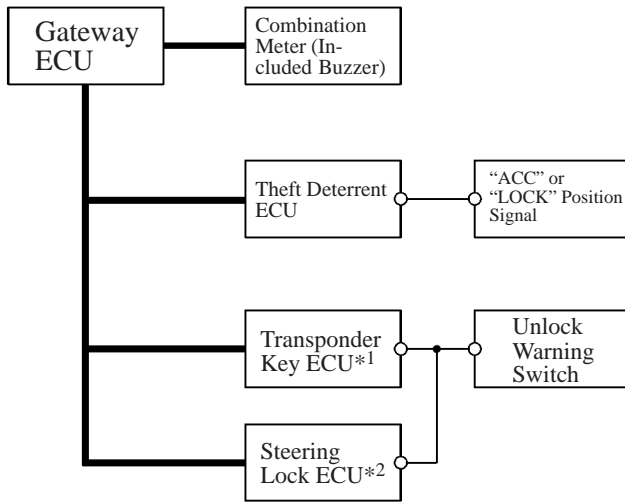

■ **KEY REMINDER SYSTEM (Only Models For G.C.C. Countries)**

As in the previous LS400, key reminder system has been used.

When the driver’s door is opened with the ignition key in the ACC or LOCK position, this system sounds a buzzer to warn the driver that the ignition key has not been removed.

► **System Diagram** ◀

— : BEAN

189BE39

\*1: without Smart Key System  
 \*2: with Smart Key Switch