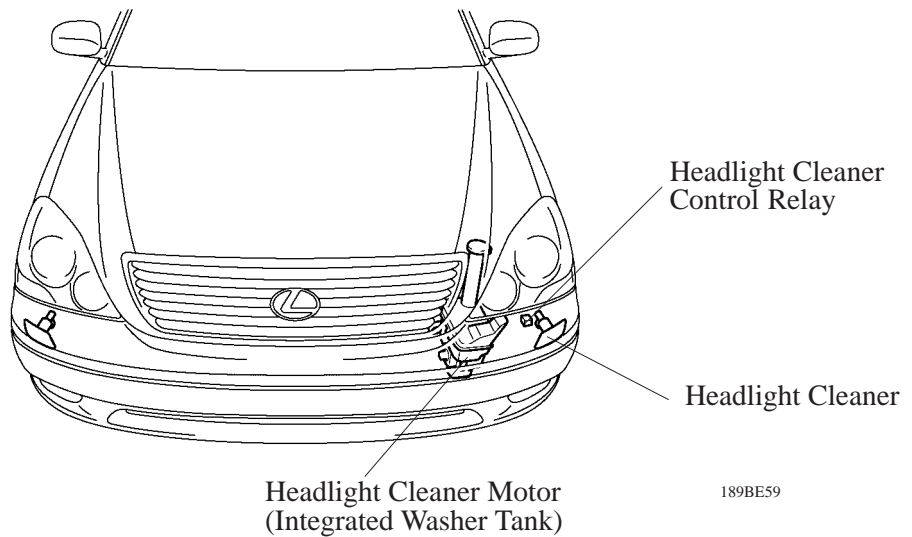

2. Layout of Components

189BE59