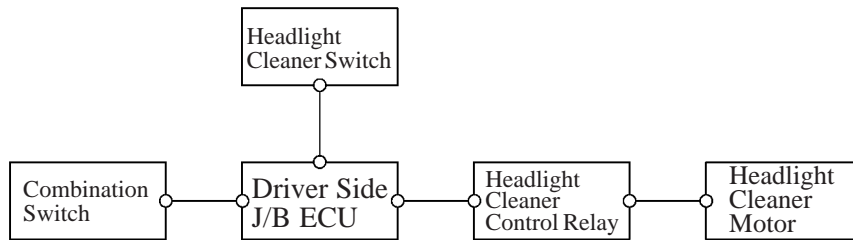

■ HEADLIGHT CLEANER SYSTEM

1. General

- As in the previous LS400, the headlight cleaner system is used.
  When the headlight cleaner switch turned on while the headlights are on, this system sprays washer fluid on the headlight lenses to wash the dirt off them.
- This system is adopted for all model as standard equipment.

▶ System Diagram ◀