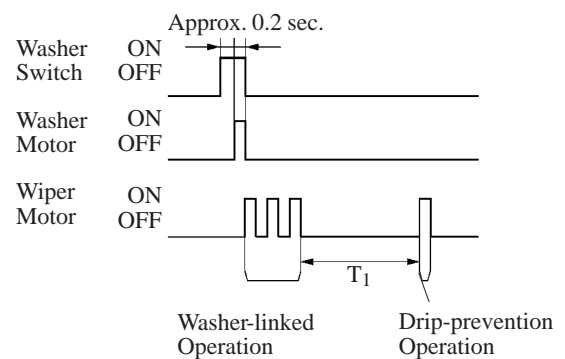

### 2. Operation

When the vehicle is stopped, operating the wiper switch from the INT (AUTO included) or HI position to the LO position causes the wipers to operate 3 times at the low speed, and then automatically switch to intermittent operation with an interval time of approximately 2.5 seconds. When the vehicle is being driven and the switch is in the LO position, stopping the vehicle causes the wipers to operate twice, and then switch to intermittent operation with an interval time of approximately 2.5 seconds.

## WASHER-LINKED WIPER WITH DRIP-PREVENTIVE FUNCTION

With this function, when the wiper switch is in the OFF or INT position, turning the washer switch ON for approximately 0.2 seconds or longer causes the washers to operate, and after the washer switch has been turned OFF, the wipers operate in unison 3 times at the low speed. Approximately 3 seconds (when the vehicle speed is between 0 to 59 km/h) after the low-speed operation of the wipers has been completed, the wipers operate once again to wipe off the washer fluid that has dripped. The drip prevention interval times are shown in the table below, according to the vehicle speed.