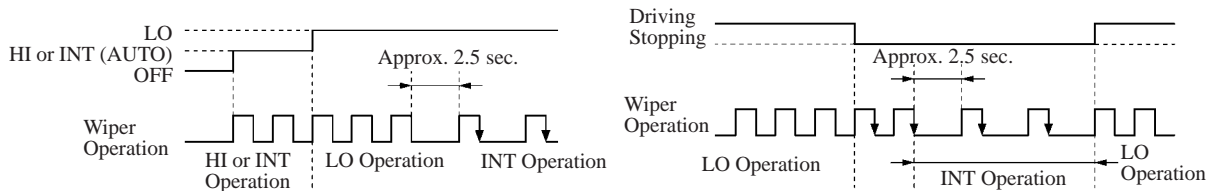

## VEHICLE SPEED SWITCHING FUNCTION

### 1. General

This function that automatically switches to the intermittent operation when the wiper switch is in the LO position and the vehicle is stopped. To perform this function, the stopping and driving conditions of the vehicle are determined as described below.

### 2. Operation

When the vehicle is stopped, operating the wiper switch from the INT (AUTO included) or HI position to the LO position causes the wipers to operate 3 times at the low speed, and then automatically switch to intermittent operation with an interval time of approximately 2.5 seconds. When the vehicle is being driven and the switch is in the LO position, stopping the vehicle causes the wipers to operate twice, and then switch to intermittent operation with an interval time of approximately 2.5 seconds.

## WASHER-LINKED WIPER WITH DRIP-PREVENTIVE FUNCTION

With this function, when the wiper switch is in the OFF or INT position, turning the washer switch ON for approximately 0.2 seconds or longer causes the washers to operate, and after the washer switch has been turned OFF, the wipers operate in unison 3 times at the low speed. Approximately 3 seconds (when the vehicle speed is between 0 to 59 km/h) after the low-speed operation of the wipers has been completed, the wipers operate once again to wipe off the washer fluid that has dripped. The drip prevention interval times are shown in the table below, according to the vehicle speed.